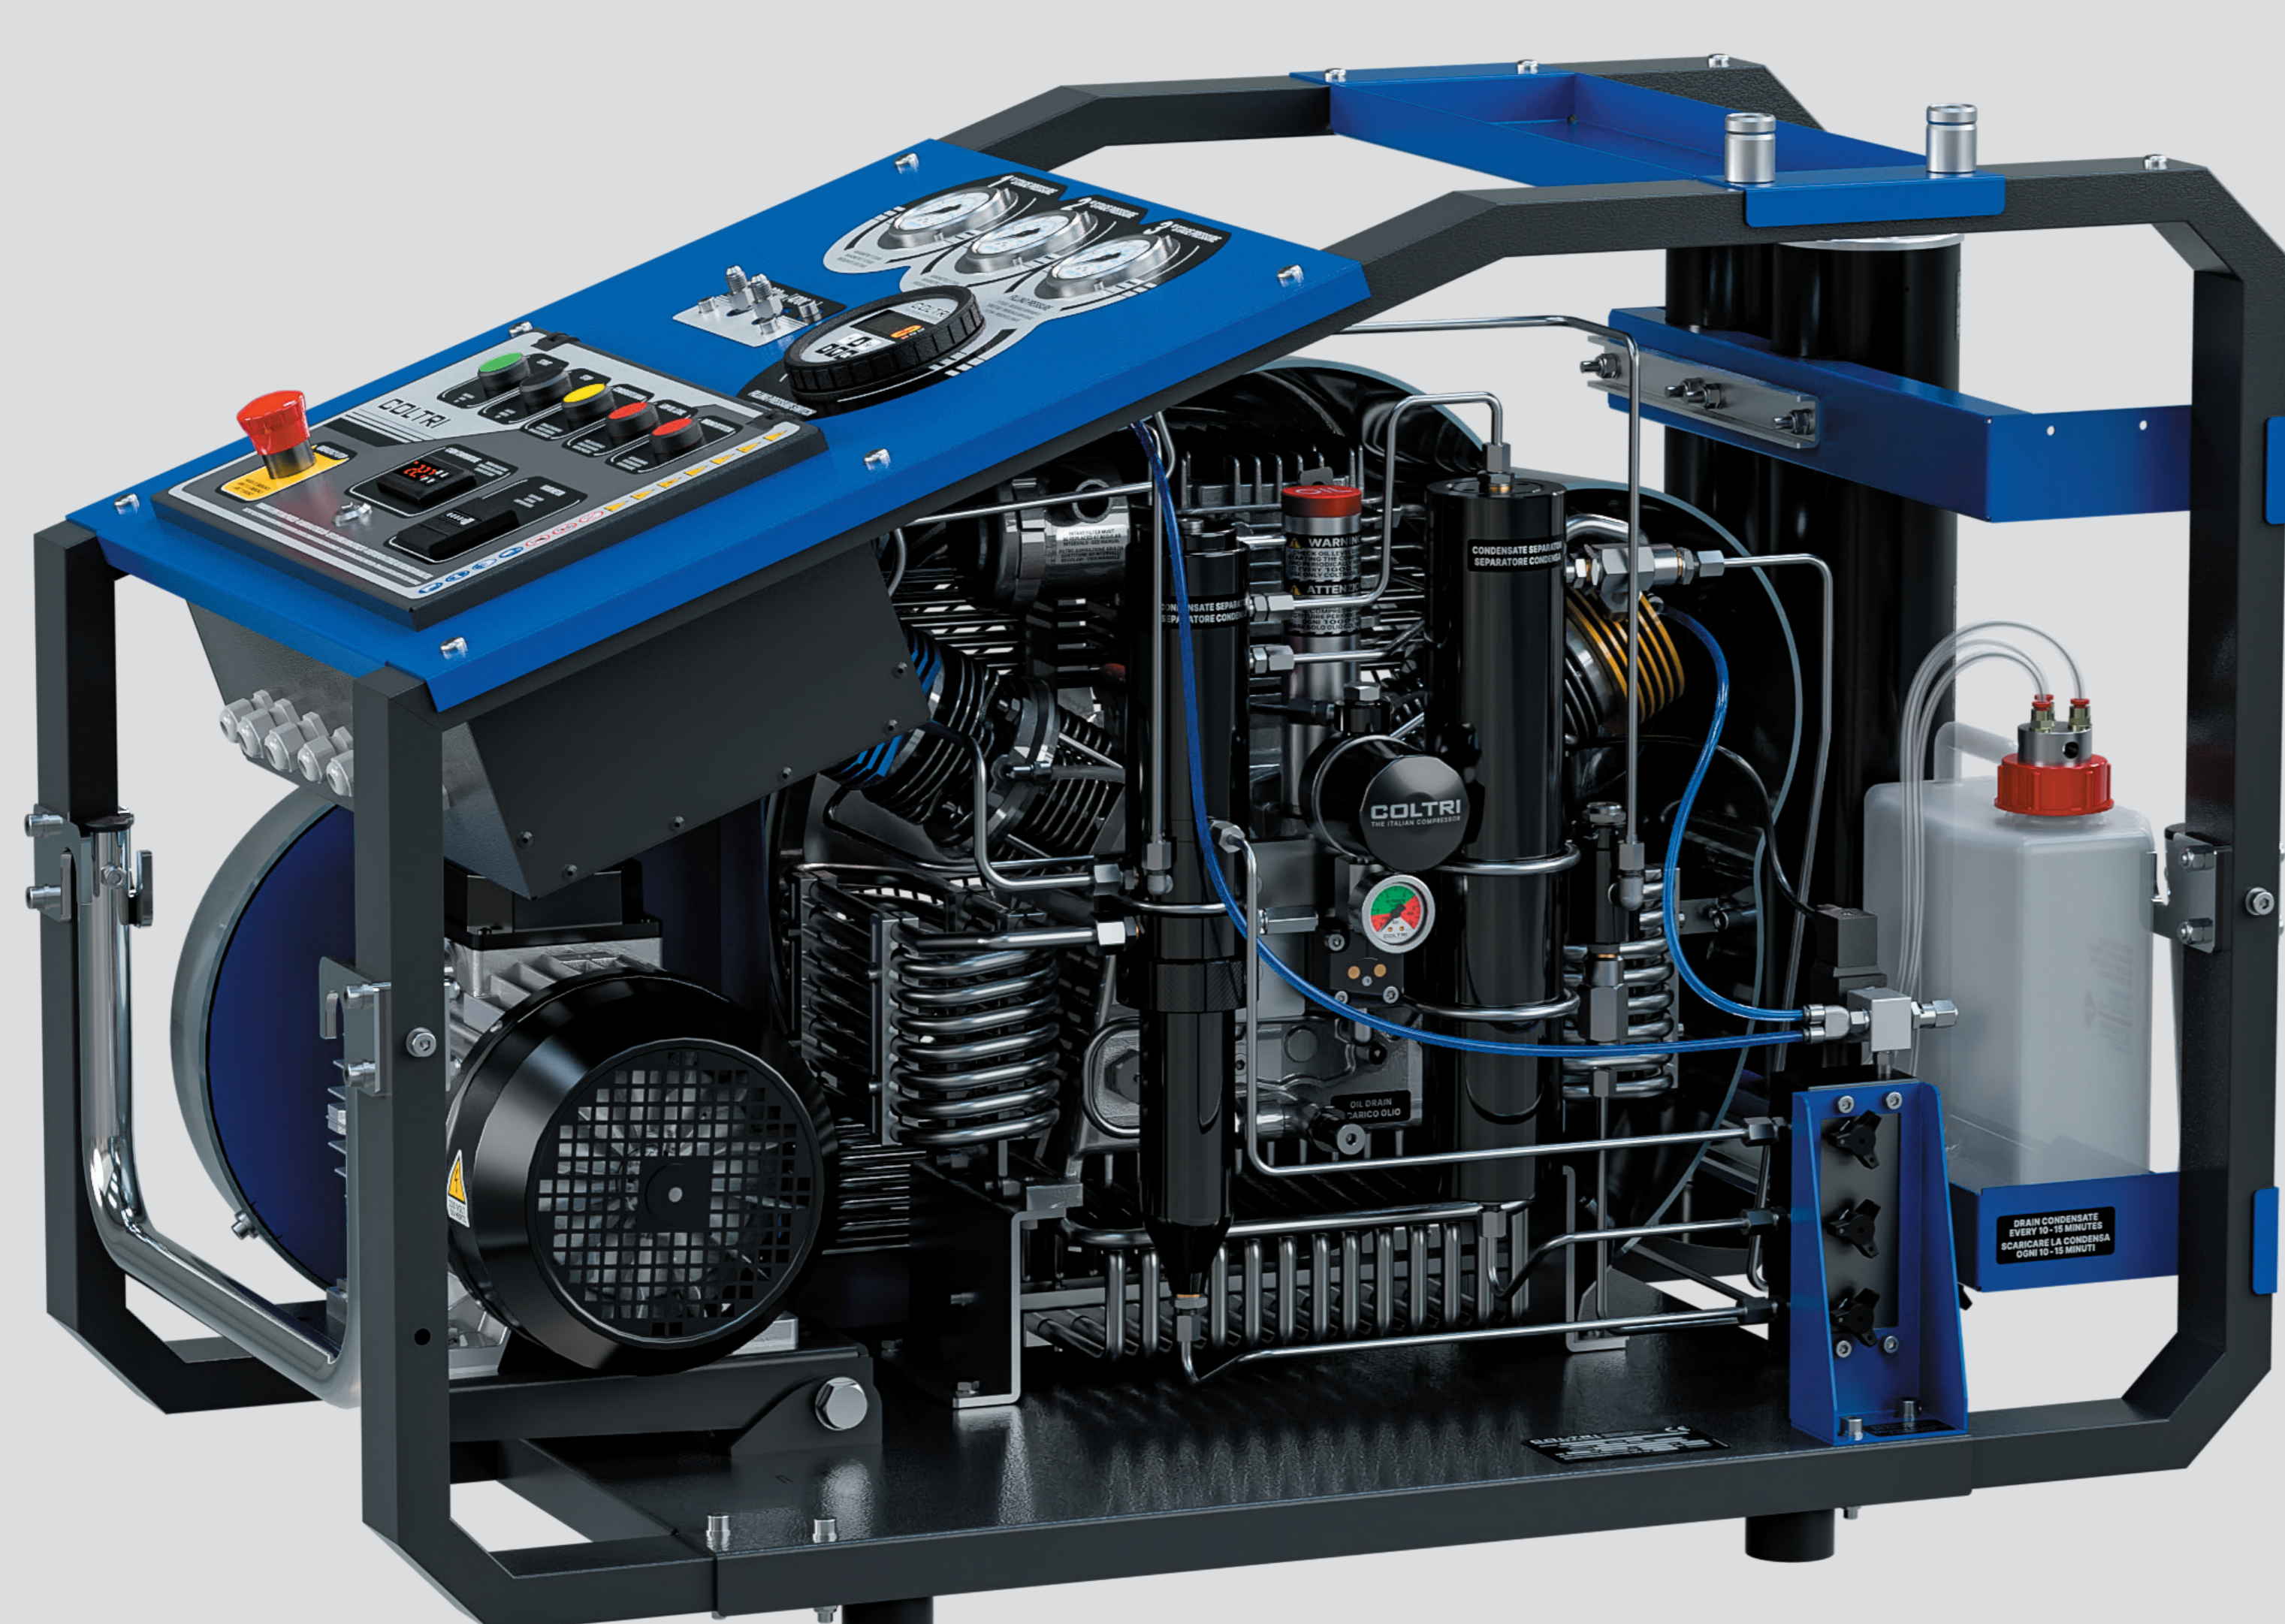

COLTRI®

THE ITALIAN COMPRESSOR

Prime line

No compromise

Enhanced interstage coolers
and filtering system

Ergo TPS

Charging rate

380 l/min

13.4 cfm

Double PED certified
Hyperfilter purification

—
Electronic pressure
switch-autostop

—
Automatic
condensate drain

—
Oil level control

—
Cabin temperature
control switch-off

—
Rotation control

—
Interstage pressure
gauges

—
Pressure maintaining
valve

Mark III Silent TPS

Super Silent TPS

For more information visit
coltri.com